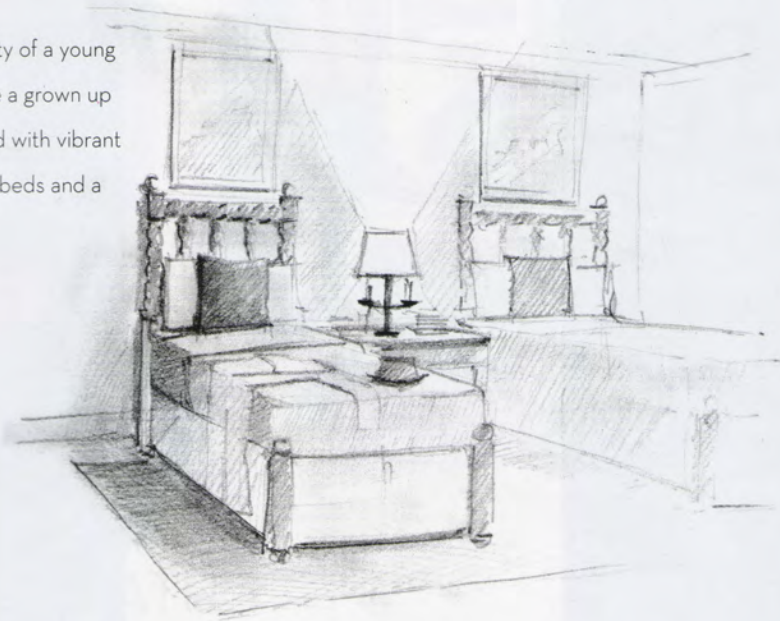

22

YOUNG GENTLEMAN'S BEDROOM

Tailored, Classic, Sophisticated

A youthful take on traditional elements captures the spontaneity of a young man. Rich, dark woods and sophisticated tailored fabrics create a grown up feel—but not too grown up. Splashes of orange and red coupled with vibrant accessories keep this room appropriately fun. Two barley twist beds and a fantastic wing chair complete the young man's living space.

HELEN MARIE RUTTER (LEFT) AND
YVONNE MCFADDEN (RIGHT)
Summerour & Associates

23

POWDER ROOM

Chic, Fresh, Sassy

One peek into the small yet dramatic powder room will delight the senses. A custom-designed vanity console with a shagreen leather accent provides a fresh, unexpected twist. Hirsch's palette of cream and taupe—with a hint of pale green combined with a mix of textures and finishes including milk paint, antiqued mirror, hammered brass and marble—complete the chic and sophisticated space.