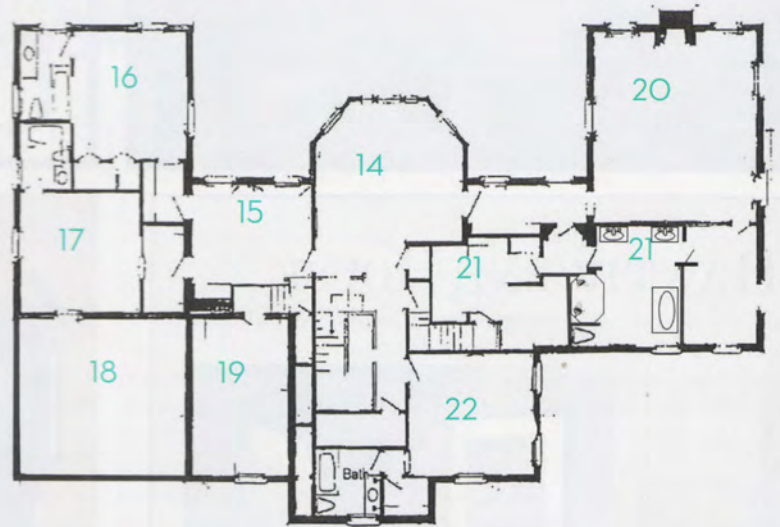

JANIE K. HIRSCH, ASID
J. Hirsch Interior Design

FLOOR PLANS

First Floor

Second Floor

Terrace Level

- 1 Front Entrance
- 2 Foyer
- 3 Dining Room
- 4 Breakfast Room
- 5 Kitchen
- 6 Keeping Room
- 7 Terrace
- 8 Solarium
- 9 Library
- 10 Entertaining Gallery
- 11 Guest Bedroom
- 12 Sunroom
- 13 Living Room
- 14 Sitting Room & Gallery
- 15 Teen Retreat
- 16 Young Lady's Bedroom
- 17 Teen Boy's Bedroom
- 18 Crafts Suite
- 19 Laundry Room
- 20 Master Bedroom
- 21 His & Hers Master Closets
- 21 Vestibule & Master Bath
- 22 Young Gentleman's Bedroom
- 23 Powder Room
- 24 Wine Cellar Entry & Lounge Entry
- 25 Loggia
- 26 Cabana
- 27 Greenhouse
- 28 Pond Viewing