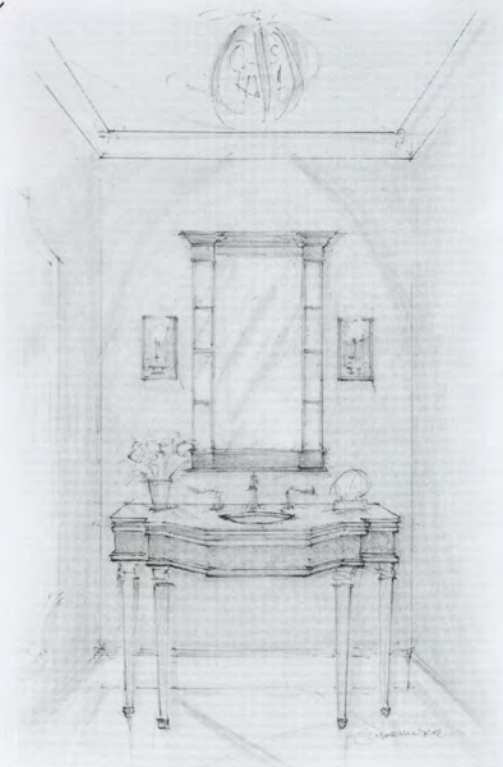

22

YOUNG GENTLEMAN'S BEDROOM

Tailored, Classic, Sophisticated

A youthful take on traditional elements captures the spontaneity of a young man. Rich, dark woods and sophisticated tailored fabrics create a grown up feel—but not too grown up. Splashes of orange and red coupled with vibrant accessories keep this room appropriately fun. Two barley twist beds and a fantastic wing chair complete the young man's living space.

HELEN MARIE RUTTER (LEFT) AND
YVONNE MCFADDEN (RIGHT)
Summerour & Associates

23

POWDER ROOM

Chic, Fresh, Sassy

One peek into the small yet dramatic powder room will delight the senses. A custom-designed vanity console with a shagreen leather accent provides a fresh, unexpected twist. Hirsch's palette of cream and taupe—with a hint of pale green combined with a mix of textures and finishes including milk paint, antiqued mirror, hammered brass and marble—complete the chic and sophisticated space.

JANIE K. HIRSCH, ASID
J. Hirsch Interior Design

FLOOR PLANS

First Floor

Second Floor

Terrace Level

- 1 Front Entrance
- 2 Foyer
- 3 Dining Room
- 4 Breakfast Room
- 5 Kitchen
- 6 Keeping Room
- 7 Terrace
- 8 Solarium
- 9 Library
- 10 Entertaining Gallery
- 11 Guest Bedroom
- 12 Sunroom
- 13 Living Room
- 14 Sitting Room & Gallery
- 15 Teen Retreat
- 16 Young Lady's Bedroom
- 17 Teen Boy's Bedroom
- 18 Crafts Suite
- 19 Laundry Room
- 20 Master Bedroom
- 21 His & Hers Master Closets
- 21 Vestibule & Master Bath
- 22 Young Gentleman's Bedroom
- 23 Powder Room
- 24 Wine Cellar Entry & Lounge Entry
- 25 Loggia
- 26 Cabana
- 27 Greenhouse
- 28 Pond Viewing