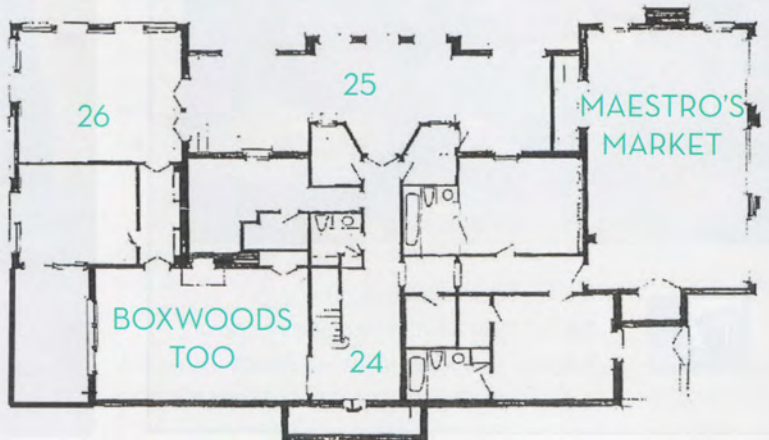

JANIE K. HIRSCH, ASID
J. Hirsch Interior Design

FLOOR PLANS

First Floor

Second Floor

Terrace Level

- 1 Front Entrance
- 2 Foyer
- 3 Dining Room
- 4 Breakfast Room
- 5 Kitchen
- 6 Keeping Room
- 7 Terrace
- 8 Solarium
- 9 Library
- 10 Entertaining Gallery
- 11 Guest Bedroom
- 12 Sunroom
- 13 Living Room
- 14 Sitting Room & Gallery
- 15 Teen Retreat
- 16 Young Lady's Bedroom
- 17 Teen Boy's Bedroom
- 18 Crafts Suite
- 19 Laundry Room
- 20 Master Bedroom
- 21 His & Hers Master Closets
- 21 Vestibule & Master Bath
- 22 Young Gentleman's Bedroom
- 23 Powder Room
- 24 Wine Cellar Entry & Lounge Entry
- 25 Loggia
- 26 Cabana
- 27 Greenhouse
- 28 Pond Viewing