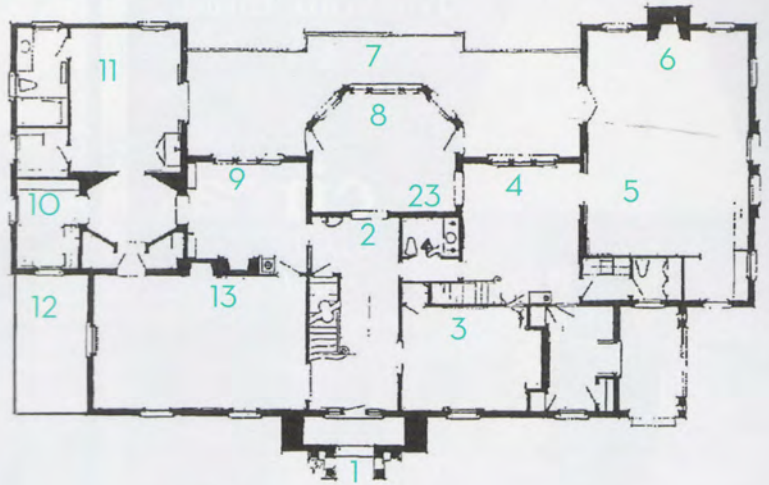

HELEN MARIE RUTTER (LEFT) AND
YVONNE MCFADDEN (RIGHT)
Summerour & Associates

23

POWDER ROOM

Chic, Fresh, Sassy

One peek into the small yet dramatic powder room will delight the senses. A custom-designed vanity console with a shagreen leather accent provides a fresh, unexpected twist. Hirsch's palette of cream and taupe—with a hint of pale green combined with a mix of textures and finishes including milk paint, antiqued mirror, hammered brass and marble—complete the chic and sophisticated space.

JANIE K. HIRSCH, ASID
J. Hirsch Interior Design

FLOOR PLANS

First Floor

Second Floor

Terrace Level

- 1 Front Entrance
- 2 Foyer
- 3 Dining Room
- 4 Breakfast Room
- 5 Kitchen
- 6 Keeping Room
- 7 Terrace
- 8 Solarium
- 9 Library
- 10 Entertaining Gallery
- 11 Guest Bedroom
- 12 Sunroom
- 13 Living Room
- 14 Sitting Room & Gallery
- 15 Teen Retreat
- 16 Young Lady's Bedroom
- 17 Teen Boy's Bedroom
- 18 Crafts Suite
- 19 Laundry Room
- 20 Master Bedroom
- 21 His & Hers Master Closets
- 21 Vestibule & Master Bath
- 22 Young Gentleman's Bedroom
- 23 Powder Room
- 24 Wine Cellar Entry & Lounge Entry
- 25 Loggia
- 26 Cabana
- 27 Greenhouse
- 28 Pond Viewing