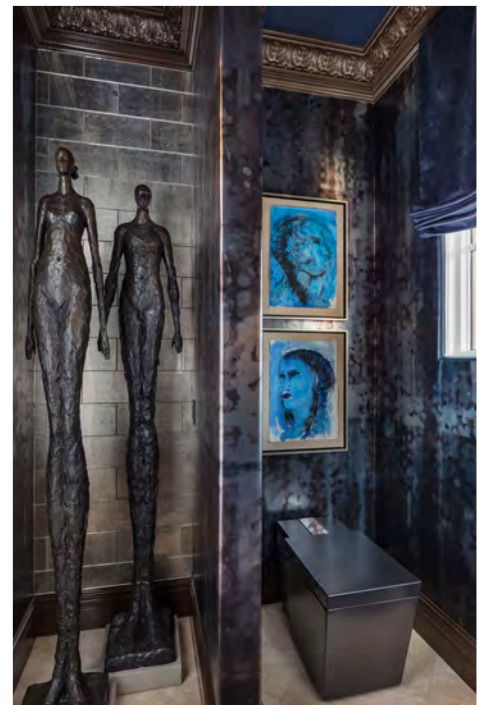

**RENOVATION—Kitchen** **SILVER** *“Traditional with  
a Twist”* ■ HARRISON DESIGN Karen Ferguson,  
ASID; Laura Hermes, Associate ASID

**NEW CONSTRUCTION—Show House** **BRONZE** *“Family Room | 2018 Serenbe Showhouse”*  
 ■ J. HIRSCH INTERIOR DESIGN  
 Janie Hirsch, ASID